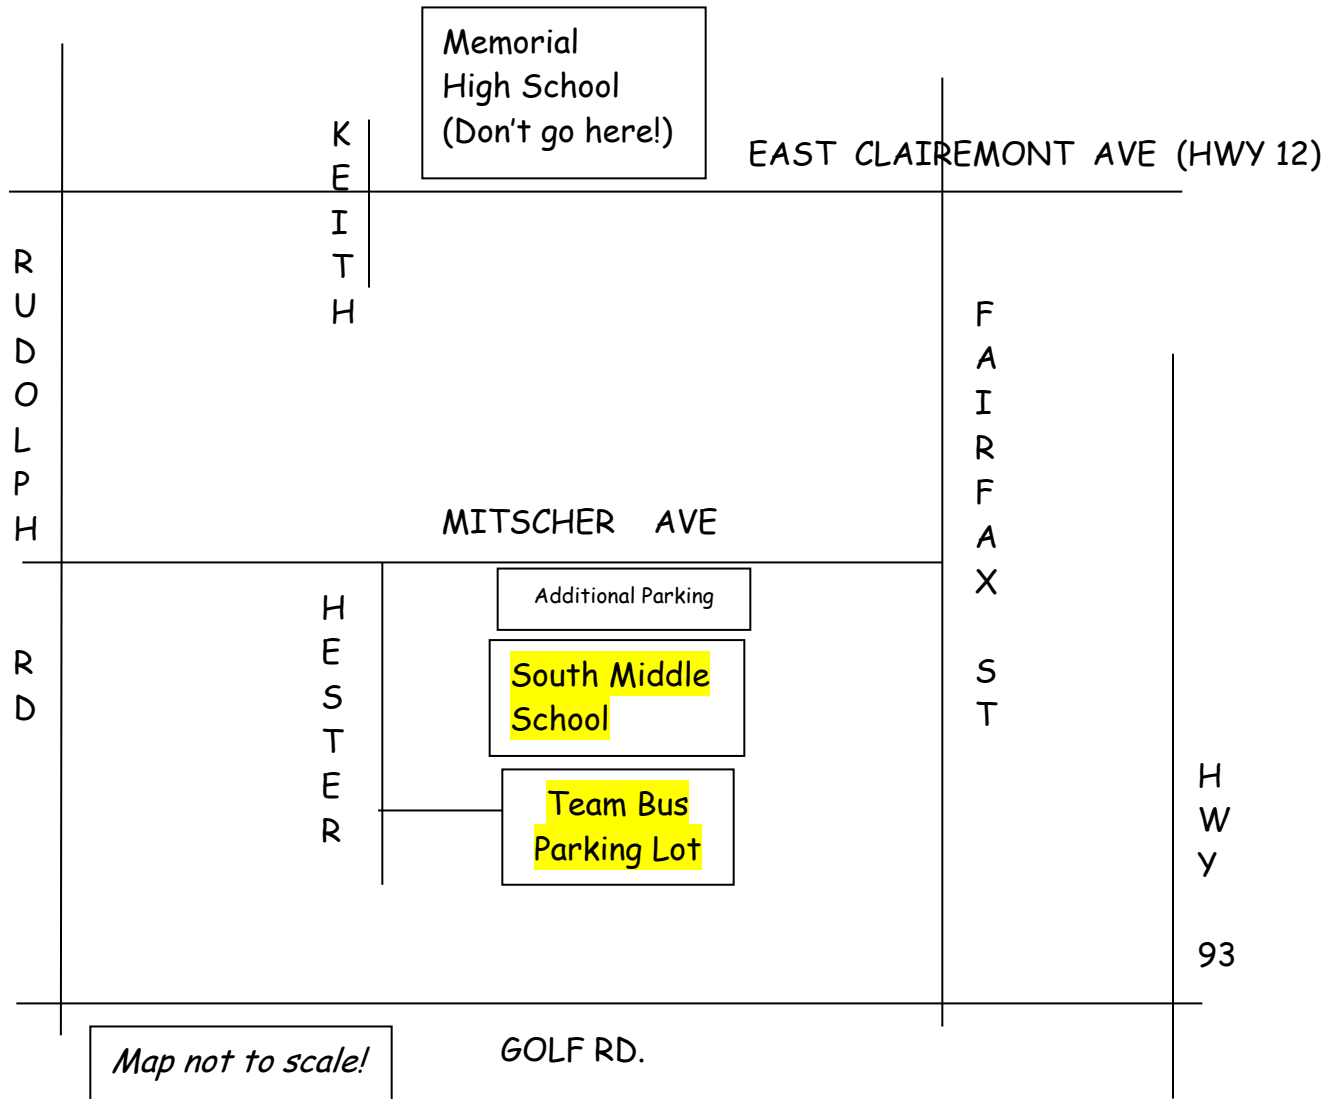

To get to the race site at **South Middle School** 2115 Mitscher Avenue, Eau Claire, 54701: from the north take Clairemont west to Fairfax, south to Mitscher, west to Hester. From the south take Hwy 93 to Golf Rd, west to Fairfax, north to Mitscher, west to Hester.

**OLD ABE INVITATIONAL
5K CROSS-COUNTRY
COURSE MAP
Established in 2010**